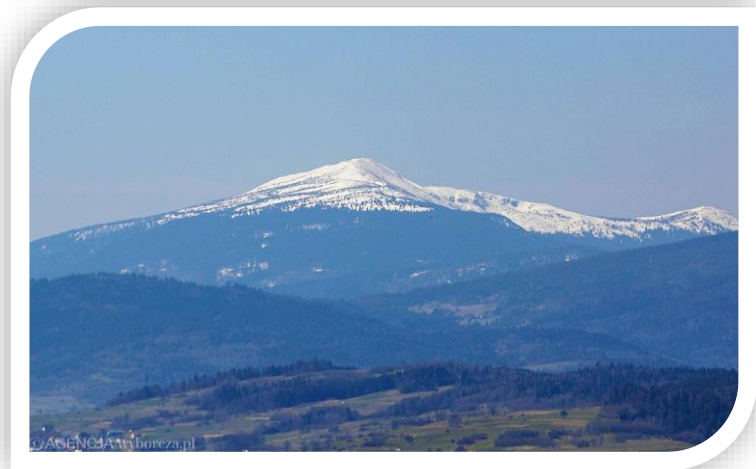

# RYSY

The highest mountain in Poland ( 2499 meters above sea level )

# BABIA GÓRA

# ŚCIEŻKA