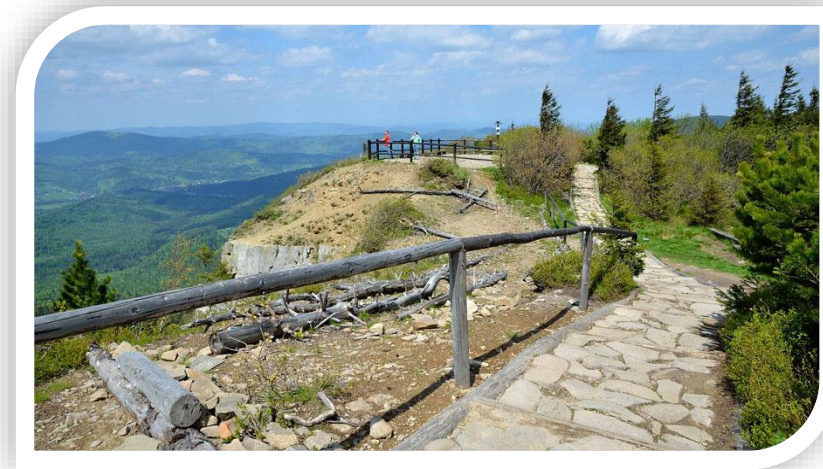

# RYSY

The highest mountain in Poland ( 2499 meters above sea level )

# BABIA GÓRA

# ŚCIEŻKA