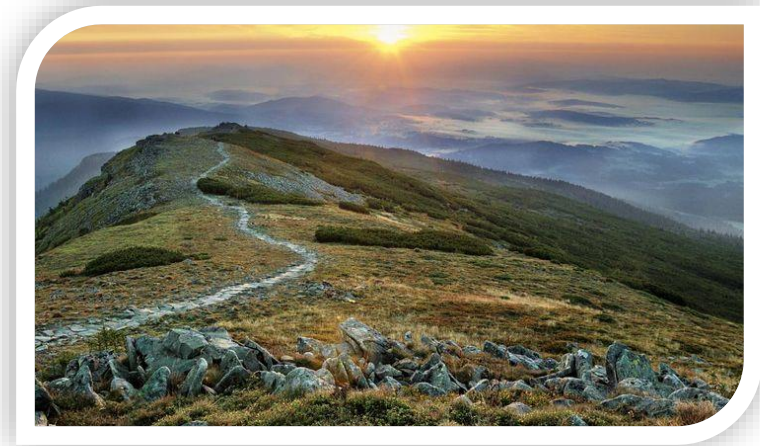

# RYSY

The highest mountain in Poland ( 2499 meters above sea level )

# BABIA GÓRA